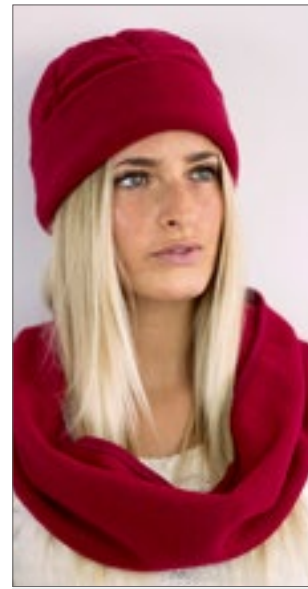

ATLANTIS
infinite headwear

AT746 | PUPP **Puppy Beanie**

100% Polyester

One Size

230 g/m²

Atlantis

BLACK	GREY	NAVY
OLIVE	RED	WHITE

6 vlakken | Beanie met omslag | Polar fleece stof