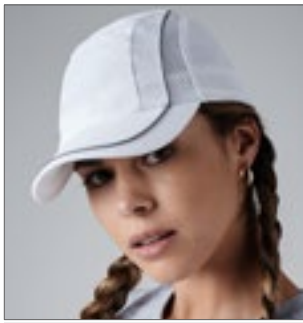

Beechfield
ORIGINAL HEADWEAR

CB182 **Coolmax® Flow Mesh Cap**

100% Polyester
One Size

BLACK	WHITE

Mesh ventilatiepanelen | 100% polyester zweetband van Coolmax®-stof | 100% Polyester - Microvezel | Verbeterde zichtbaarheid met reflecterende accenten | Rip-Strip™ sluiting | Voorgebogen klep | Naadloos, gecentraliseerd voorpaneel