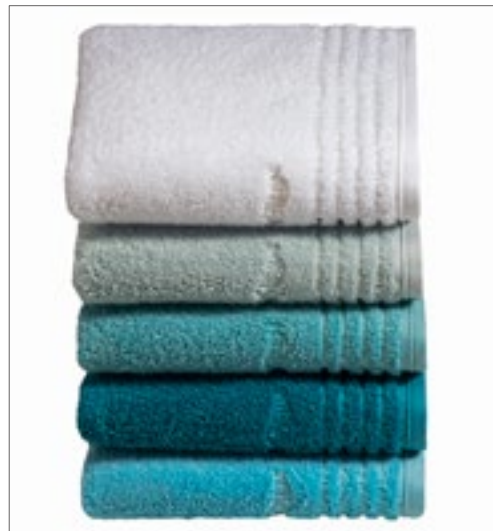

VOSSEN
A TOUCH OF ENERGY

NEW
COLOUR

XF309H | 116051 **Vienna Style Supersoft Hand Towel**

100% Katoen
50 x 100 cm
615 g/m²

Vossen

APRICOT	ATLANTIC	CHAMOIS	CITRO
DARKBROWN	DEEPLUE	EVERGREEN	FIESTA
LAGOON	LIGHT AZURE	LIGHT GREY	LIGHT PEACH
MAROON	PEPPLESTONE	PLUM	ROUGE
RUBY	SHELL	SLATE GREY	SMOKE BLUE
SOFT GREEN	TIBET	VIOLA	WHITE

Effen gestreepte rand | Geborduurd Vossen-logo op toon | Zorgt voor een zeer zacht gevoel op de huid | Hanglus in het midden aan de kleine kant | Wasbaar op 60 ° C | Pastel: Abrikoos, Atlantische Oceaan, Gemzen, Citro, Gras, Honing, Licht Azuurblauw, Lichtgrijs, Lila, Pepplestone, Pruim, Shell, Rookblauw, Tibet, Topas, Altviool | Intensief: Donkerbruin, Diepblauw, Fiesta, Lagune, Middengroen, Robijn, Leigrijs, Winternacht