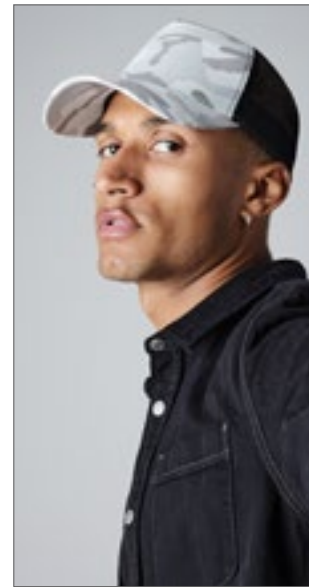

One Size

54 g/m²

Result Headwear

AT518 | RACM **Rapper Camou Cap**

55% polyester / 45% Viscose, Onderkap: 100% Katoen

One Size

Atlantis

CB694 | B694 **Camo Snapback Trucker**