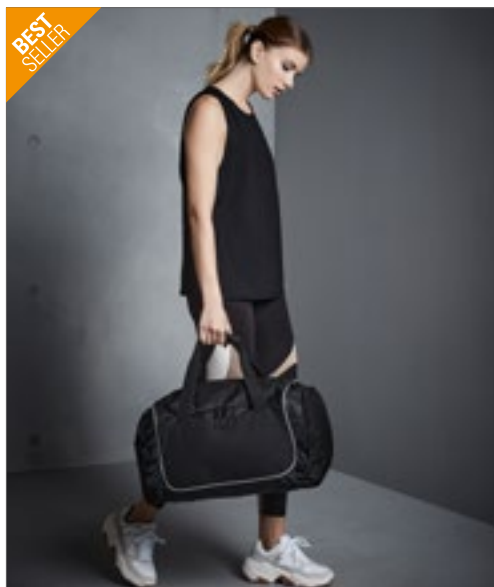

BEST
SELLER

QUADRA®

QS77 | QS77 **Teamwear Locker Bag**

100% Polyester
47 x 30 x 27 cm

Quadra

BLACK/FUCHSIA | BLACK/LIGHT GREY | BLACK/LIME GREEN
BLACK/YELLOW | BRIGHT ROYAL/BLACK/WHITE | CLASSIC PINK/GRAPHITE GREY/WHITE
CLASSIC RED/BLACK/WHITE | FRENCH NAVY/LIGHT GREY | SKY BLUE/FRENCH NAVY/WHITE