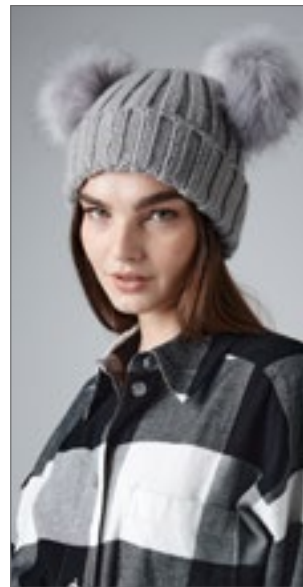

Beechfield
ORIGINAL HEADWEAR

CB414 | B414 **Faux Fur Double Pop Pom Beanie**

100% Acryl
One Size

Beechfield

BLACK	LIGHT GREY

100% zacht gesponnen acryl | TearAway label voor eenvoudige rebranding | Weelderig zwaar geribd breiwerk | Afneembare luxe nepbont pom pom | Compatibel met verwisselbare Pop Pom-producten | Design met omslag voor optimale decoratie