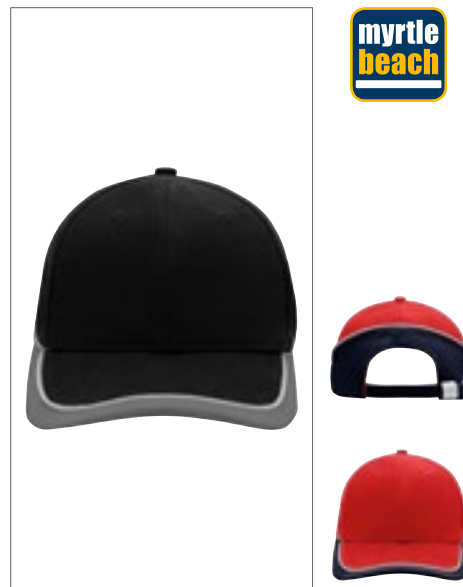

MB6506 | MB6506 **6 Panel Turbo Piping Cap**

100% Katoen
One Size Myrtle beach

BEIGE/BLACK/DARK GREY	BLACK/DARK GREY/LIGHT GREY
BLACK/GOLD YELLOW/LIGHT GREY	LIGHT GREY/DARK GREY/BLACK
NAVY/WHITE/LIGHT GREY	RED/NAVY/LIGHT GREY
ROYAL/WHITE/LIGHT GREY	

Zwaar geborsteld katoen | Hoogwaardige cap met metalen oogje | 6 geborduurde ventilatieopeningen | Royale contrasterende inzetstukken en bies rondom de dop | Gelamineerde voorpanelen | Gevoerde satijnen zweetband