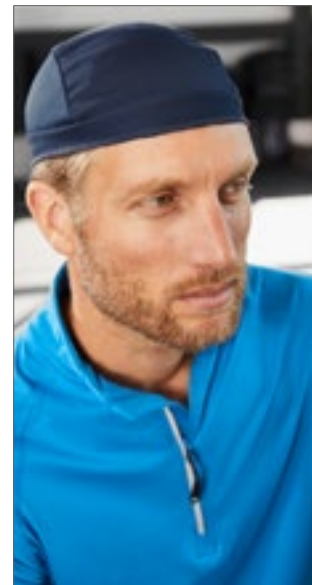

myrtle
beach

MB6530 | MB6530 **Functional Bandana Hat**

100% Polyester
One Size

Myrtle beach

BLACK	BRIGHT BLUE	BRIGHT GREEN
BRIGHT ORANGE	BRIGHT PINK	BRIGHT YELLOW
LIME GREEN	MINT	NAVY
ORANGE	PURPLE	RED
ROYAL	SILVER	TITAN
TURQUOISE	WHITE	YELLOW

Ademende bandana