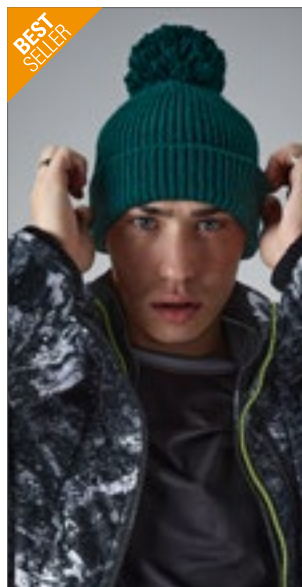

CB382 | B382 **Engineered Knit Ribbed Pom Pom Beanie**

Beechfield
ORIGINAL HEADWEAR