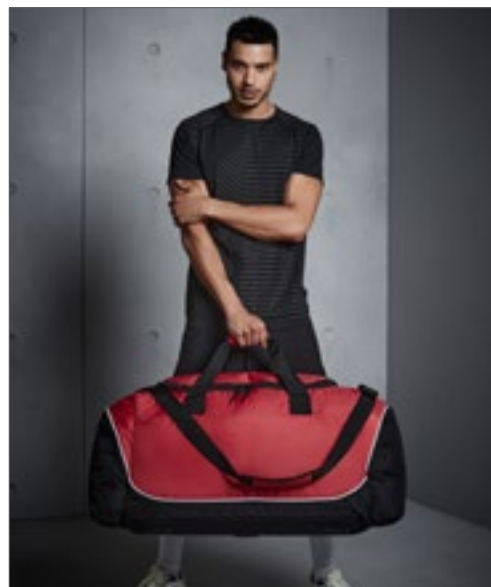

QUADRA®

QS88 | QS88 **Teamwear Jumbo Kit Bag**

100% Polyester
85 x 38 x 35 cm

Quadra

BLACK/LIGHT GREY | CLASSIC RED/BLACK/WHITE | FRENCH NAVY/LIGHT GREY

600D /420D polyestercombinatie | Afneembare verstelbare schouderriem met zeem | Zwaar uitgevoerde handgrepen | Robuuste constructie, beschermende basisvoeten | Verborgen naamkaarthouder, 2 grote eindzakken | Interne plint | Gevoerde handgreep | Inhoud: 110 liter | Levering zonder inhoud / decoratie