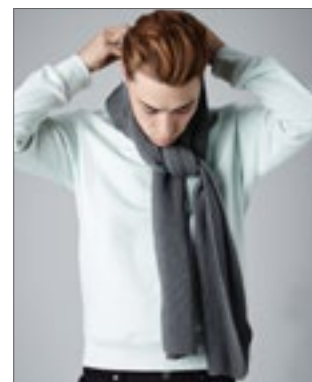

Beechfield® ORIGINAL HEADWEAR

CB469 Metro Knitted Scarf

100% Acryl
170 x 20 cm

BLACK FRENCH NAVY SMOKE GREY

100% zacht aanvoelend acryl | Knus geribbeld breisel