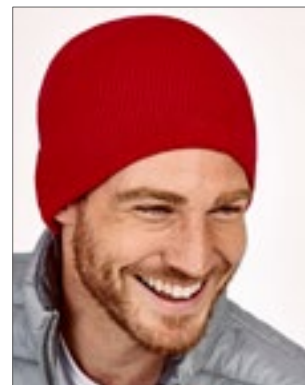

LC88122 Bronx Hat

100% Acryl
One Size

BLACK	DARK GREY (SOLID)	FRENCH NAVY
ORANGE	RED	

Rib 1x1